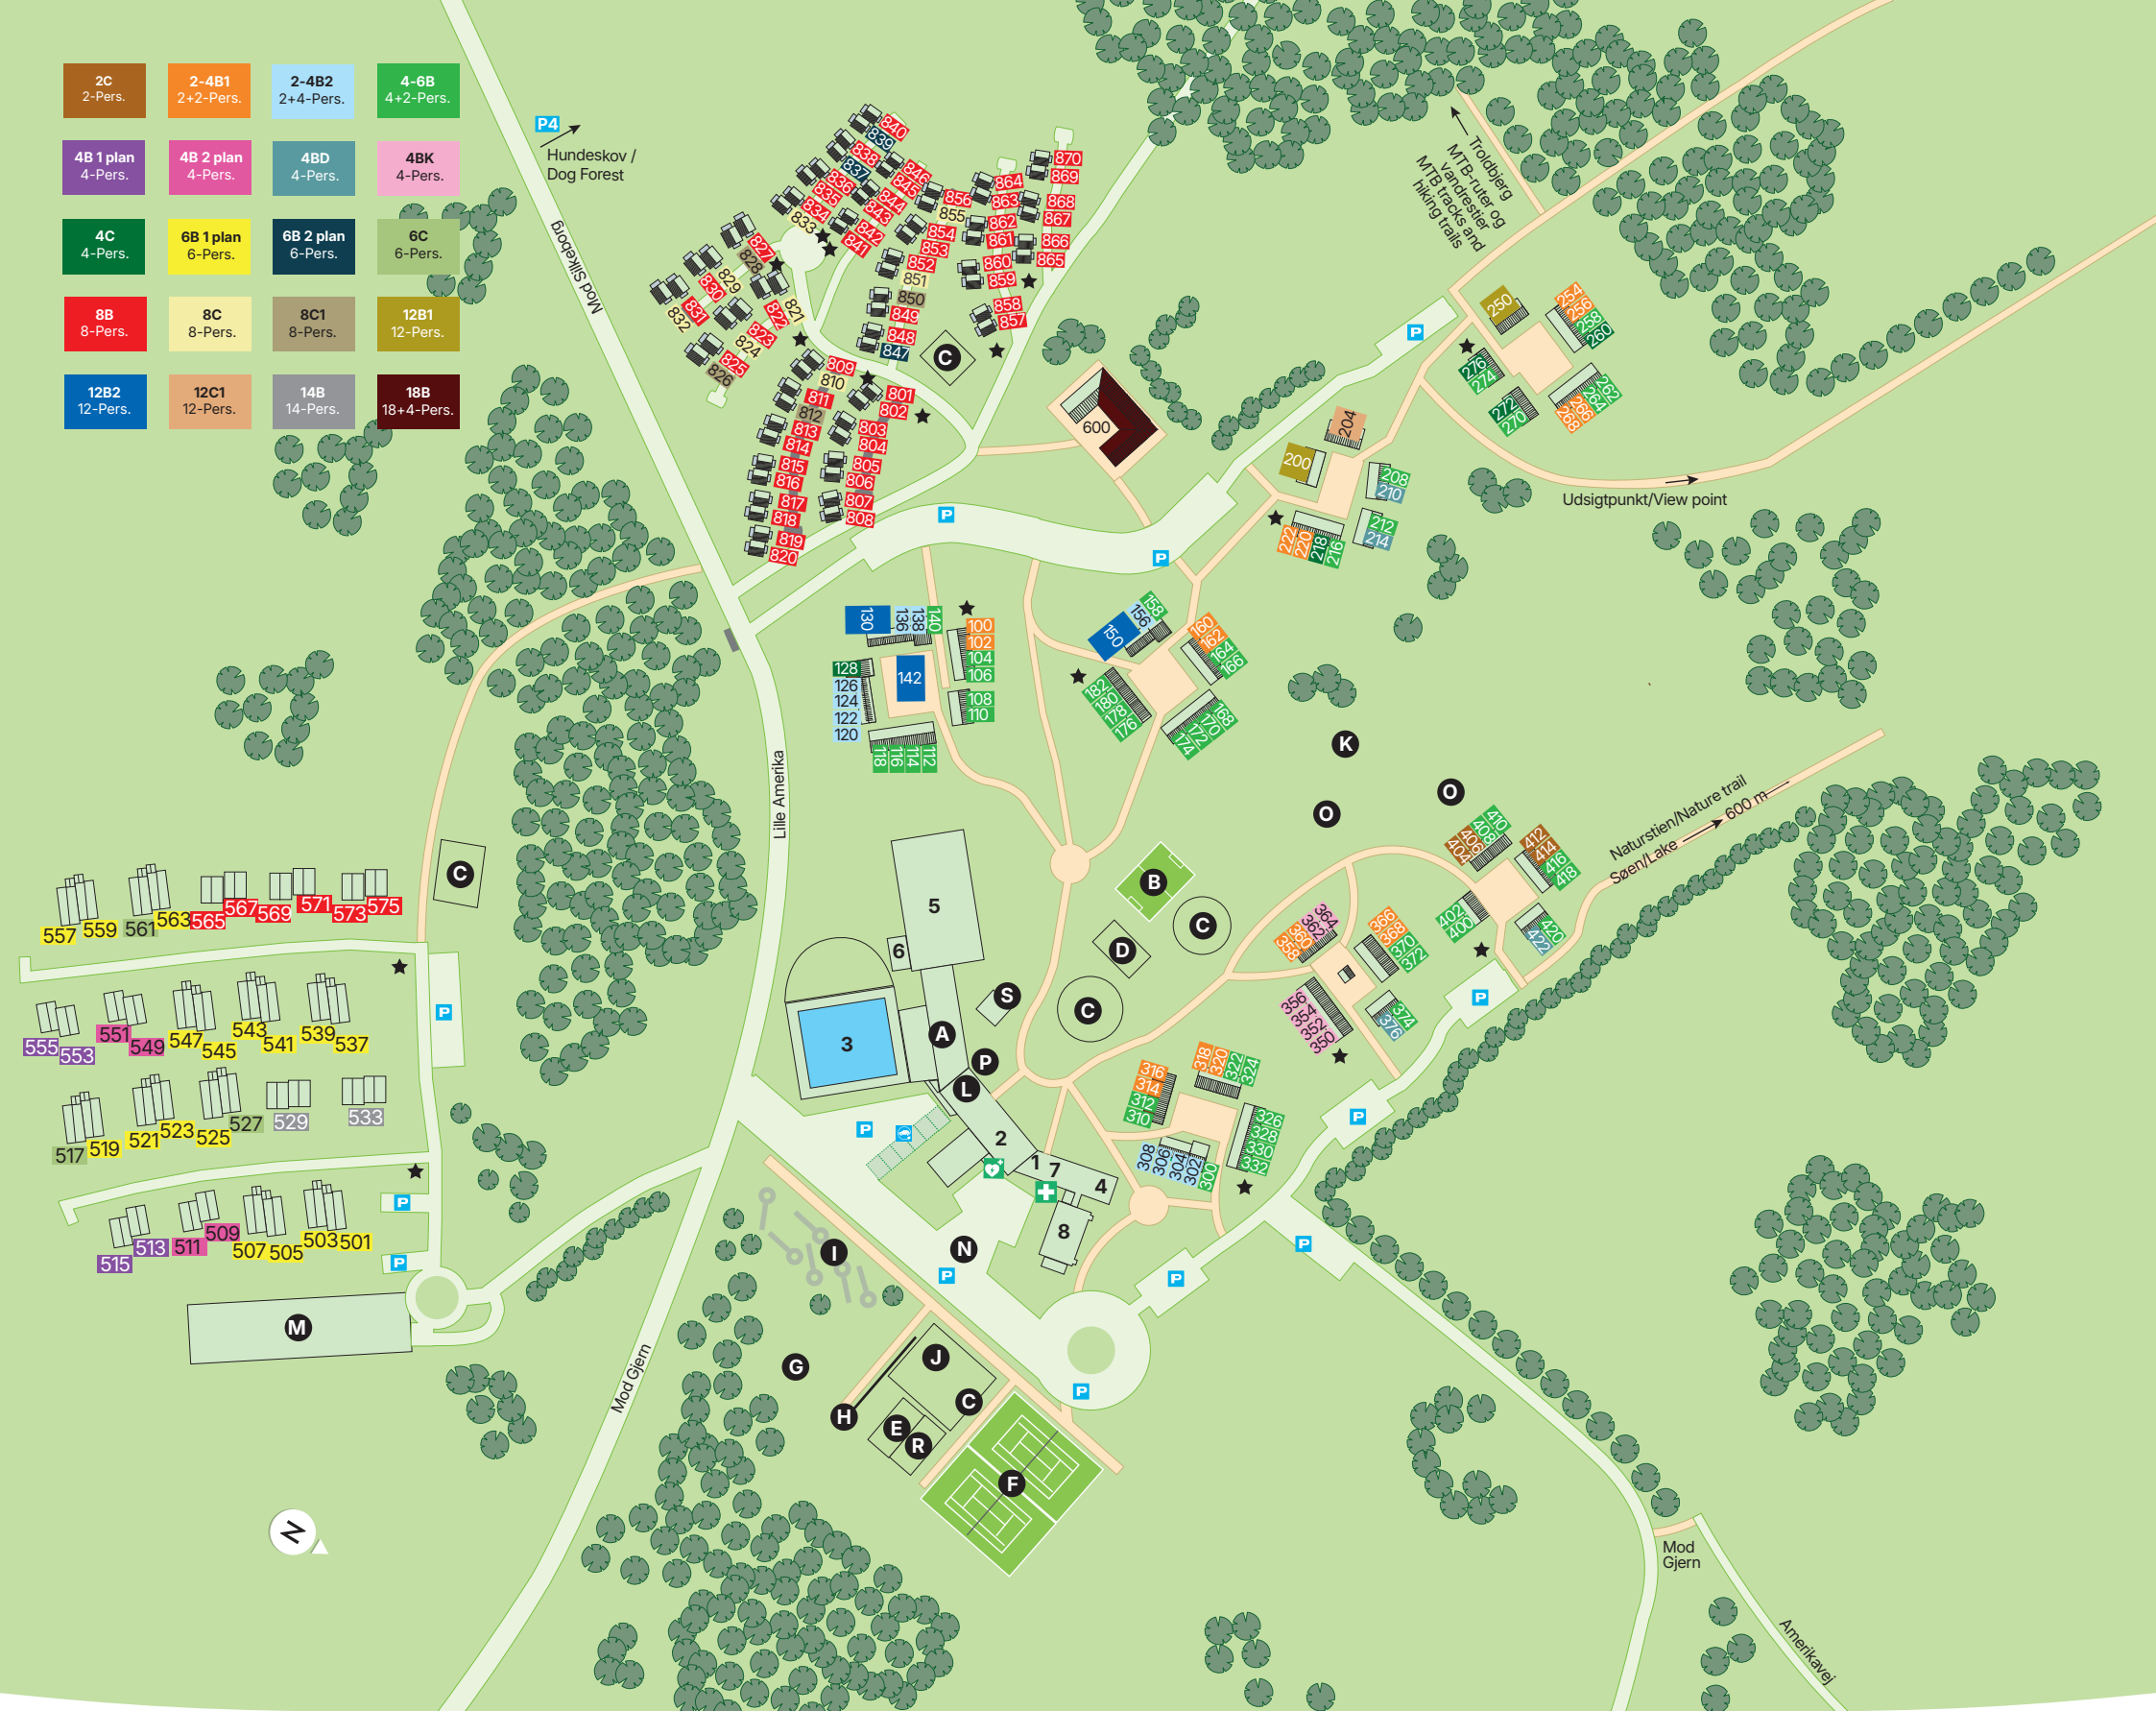

2C 2-Pers.	2-4B1 2+2-Pers.	2-4B2 2+4-Pers.	4-6B 4+2-Pers.
4B 1 plan 4-Pers.	4B 2 plan 4-Pers.	4BD 4-Pers.	4BK 4-Pers.
4C 4-Pers.	6B 1 plan 6-Pers.	6B 2 plan 6-Pers.	6C 6-Pers.
8B 8-Pers.	8C 8-Pers.	8C1 8-Pers.	12B1 12-Pers.
12B2 12-Pers.	12C1 12-Pers.	14B 14-Pers.	18B 18+4-Pers.

Landal Søhøjlandet

- A** = Hovedbygning - Main Building
- 1** = Information
- 2** = Brasserie
- 3** = Tropisk badeland - Water Park
- 4** = Kreativ værksted & Biolab
Creative workshop & Biolab
- 5** = Sportshal - Sports Centre
- 6** = Squash
- 7** = Parkshop
- 8** = Indendørs legeplads - Indoor playground
- B** = Multibane - Multifunctional - Sports Field
- C** = Legeplads - Playground
- D** = Hoppepude - Jumping Pillow

- E** = Beachvolley
- F** = Tennis
- G** = Bueskydning - Archery
- H** = Svævebaner - Kids air glide
- I** = Minigolf - Mini Golf
- J** = Musikskov - Music playground
- K** = Agilitybane - Agility (for dogs)
- L** = Cykeludlejning - Bike rental
- M** = Golf (ikke en del af Landal - No part of Landal)
- N** = Indgang - Entrance
- O** = Bålplads - Bonfire
- P** = Cykel- og hundevask - Bike & Dog wash
- R** = Moon cars

- S** = Bollos Hus - Bollos House
- P** = Parkering - Parking
- +** = Førstehjælpskasse - First-aid-kit
- AED** = Hjertestarter - AED
- 6x** = Ladestation el-bil (6 stk) - Electrical Charging (6x)
- ★** = Miljøstation - Environmental Court
- = Stier - Footpath