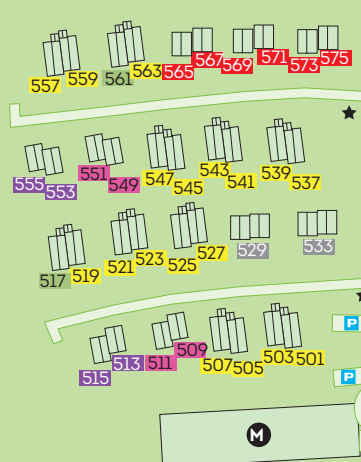

2C 2-Pers.	2-4B1 2+2-Pers.	2-4B2 2+4-Pers.	4-6B 4+2-Pers.
4B 1 plan 4-Pers.	4B 2 plan 4-Pers.	4BD 4-Pers.	4BK 4-Pers.
4C 4-Pers.	6B 1 plan 6-Pers.	6B 2 plan 6-Pers.	6C 6-Pers.
8B 8-Pers.	8C 8-Pers.	8C1 8-Pers.	12B1 12-Pers.
12B2 12-Pers.	12C1 12-Pers.	14B 14-Pers.	18B 18+4-Pers.

Hundeskov / Dog Forest  
Egevej/S100N

- A** = Hovedbygning - Main Building
- 1** = Information
- 2** = Brasserie
- 3** = Tropisk badeland  
Water Park
- 4** = Kreativ værksted & Biolab  
Creative workshop & Biolab
- 5** = Sportshal - Sports Centre
- 6** = Squash
- 7** = Parkshop
- 8** = Indendørs legeplads  
Indoor playground
- B** = Multibane - Multifunctional  
Sports Field
- C** = Legeplads - Playground
- D** = Hoppepude - Jumping Pillow
- E** = Beachvolley
- F** = Tennis
- G** = Bueskydning - Archery
- H** = Svævebaner - Kids air glide
- I** = Minigolf - Mini Golf
- J** = Musikskov - Music playground
- K** = Agilitybane - Agility (for dogs)
- L** = Cykeludlejning - Bike rental
- M** = Golf (Ikke en del af Landal)  
No part of Landal)
- N** = Indgang - Entrance
- O** = Bålplads - Bonfire
- P** = Cykel- og hundevask  
Bike & Dog wash
- R** = Moon cars
- S** = Bollos Hus & Den Fantastiske Svampesti - Bollos House & Incredibly Special Toadstool Trail
- P** = Parkering - Parking
- +** = Førstehjælpkasse - First-aid-kit
- +** = Hjertestarter - AED
- +** = Ladestation el-bil (6 stk)  
Electrical Charging (6x)
- ★** = Miljøstation - Environmental Court
- = Stier - Footpath